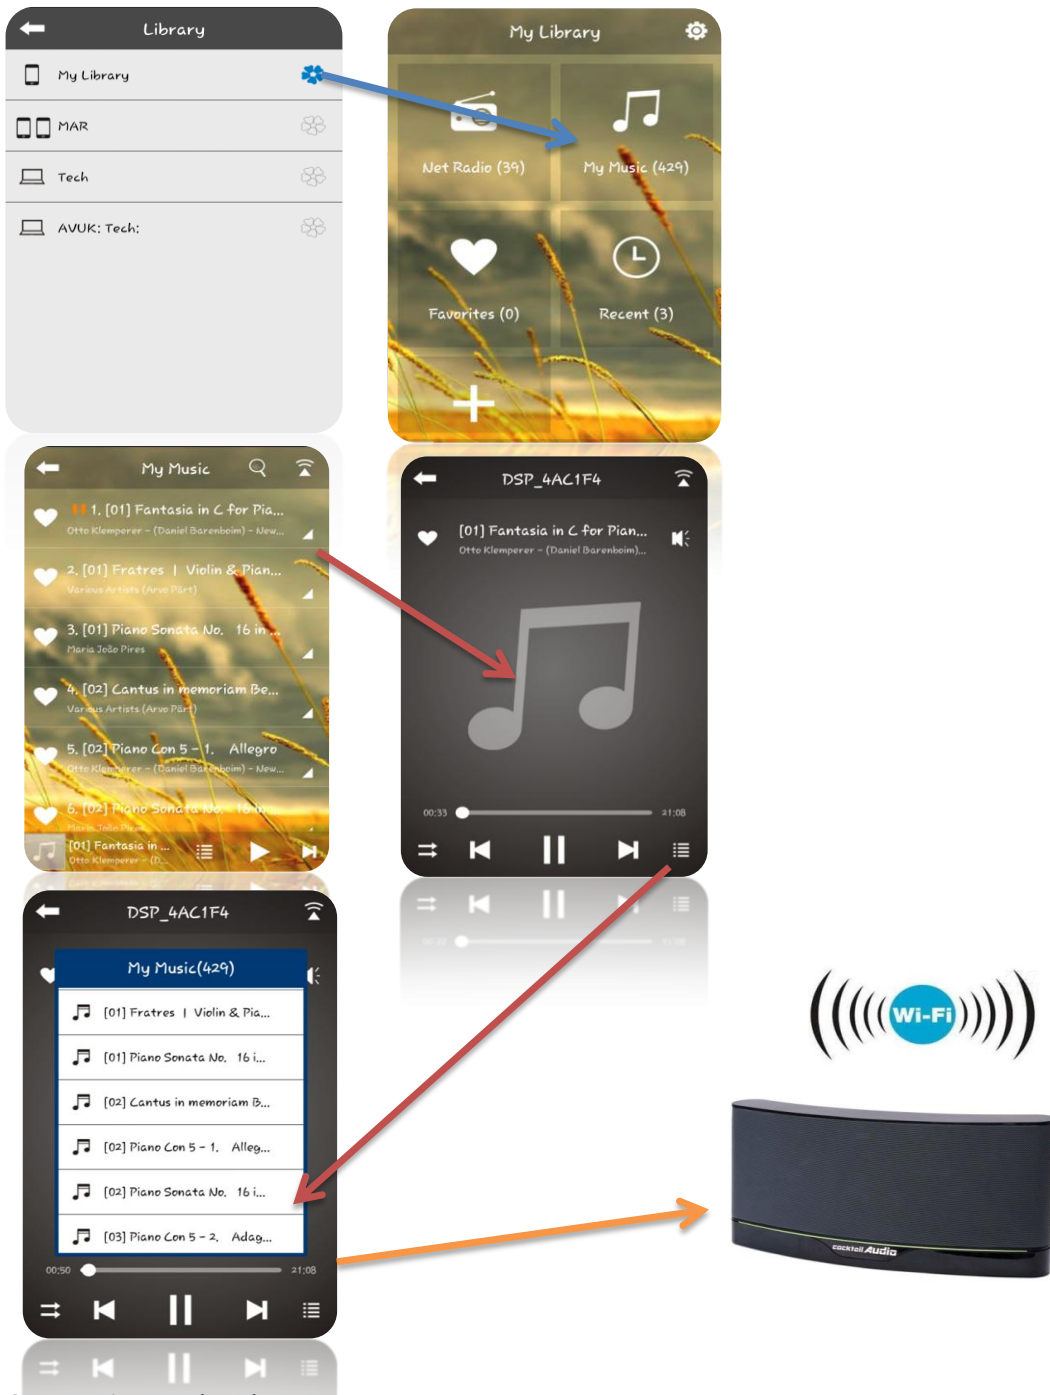

How to stream music via the Wi-Fi Music App thru the BF-11

- * Connect & paired with your router ...
- * Make sure the player/renderer is selected (BF-11)
- * Select your music source - PC, Server, tablet cocktail box etc
 Connect & stream your music from your server
 Other **compatible apps** can also be used...
 For support email us on: support@cocktailaudio.co.uk